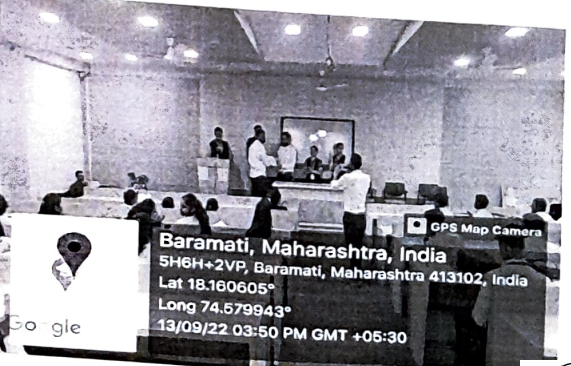

Anekant Education Society's
Tuljaram Chaturchand College of Arts, Science & Commerce, Baramati
Department of B.Voc Retail Management

Workshop on "Fruits & Vegetable Dehydration Business"
13th September, 2022