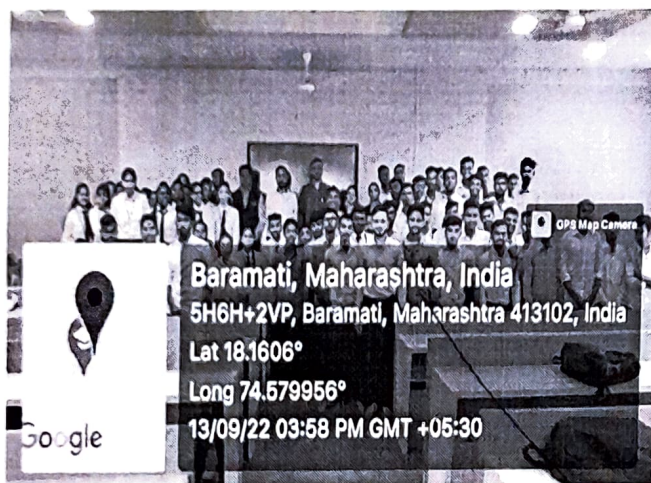

Baramati, Maharashtra, India
5H6H+2VP, Baramati, Maharashtra 413102, India
Lat 18.1606°
Long 74.579956°
13/09/22 03:58 PM GMT +05:30