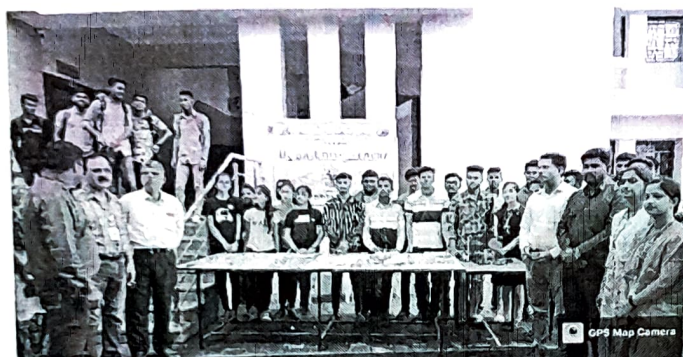

GPS Map Camera

Baramati, Maharashtra, India
5H6H+2P3, Station Rd, Vivekanand Nagar, Baramati, Maharashtra 413102, India
Lat 18.159677°
Long 74.579314°
05/08/22 11:24 AM