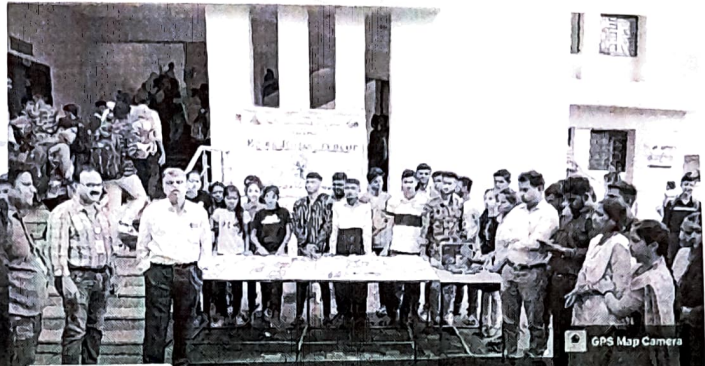

Rakhi Stall

05th August to 10th Stall

GPS Map Camera

Baramati, Maharashtra, India
5H6H+2P3, Station Rd, Vivekanand Nagar, Baramati, Maharashtra 413102, India
Lat 18.159707°
Long 74.57922°
05/08/22 11:27 AM