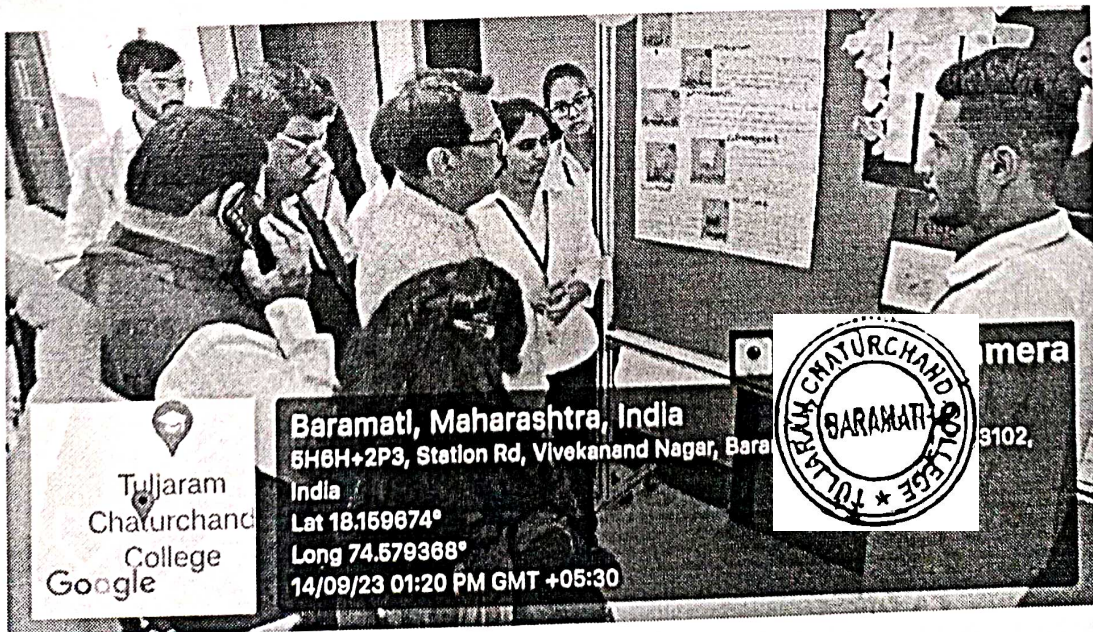

Inauguration of Program by Principal Sir

Tuljaram  
Chaturchand  
College  
Google

**GPS Map Camera**  
**Baramati, Maharashtra, India**  
5H6H+2P3, Station Rd, Vivekanand Nagar, Baramati, Maharashtra 413102,  
India  
Lat 18.159674°  
Long 74.579368°  
14/09/23 01:38 PM GMT +05:30