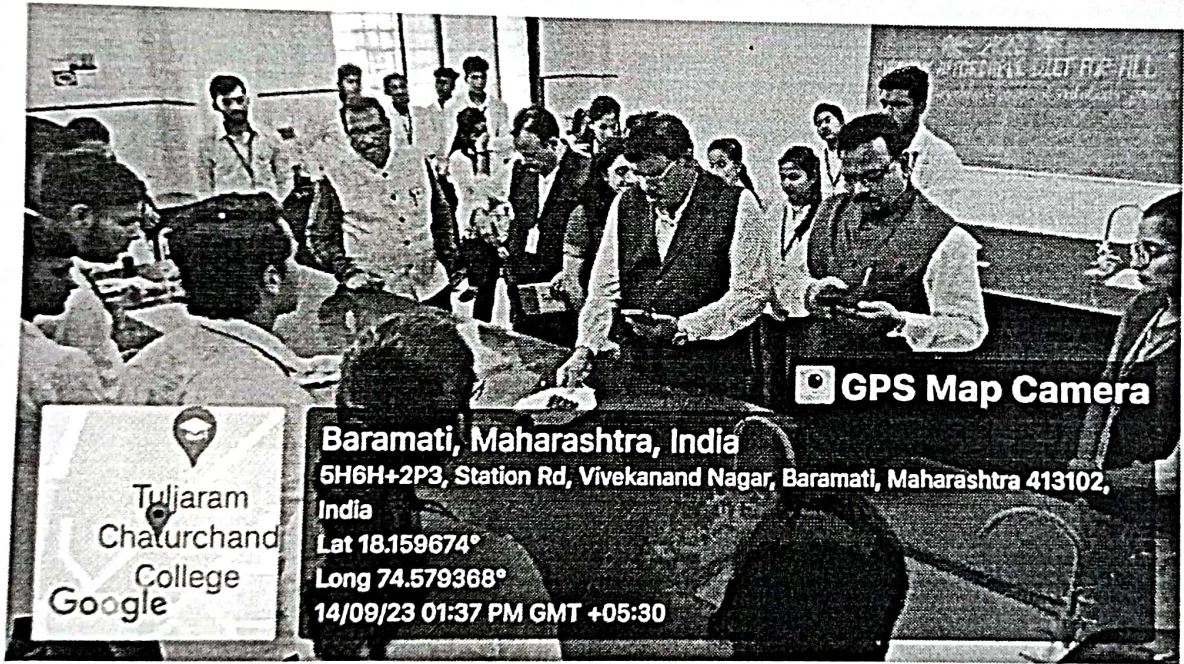

Inauguration of Program by Principal Sir

Tuljaram  
Chaturchand  
College  
Google

**GPS Map Camera**  
**Baramati, Maharashtra, India**  
5H6H+2P3, Station Rd, Vivekanand Nagar, Baramati, Maharashtra 413102,  
India  
Lat 18.159674°  
Long 74.579368°  
14/09/23 01:38 PM GMT +05:30

Tuljaram  
Chaturchand  
College  
Google

**GPS Map Camera**  
**Baramati, Maharashtra, India**  
5H6H+2P3, Station Rd, Vivekanand Nagar, Baramati, Maharashtra 413102,  
India  
Lat 18.159674°  
Long 74.579368°  
14/09/23 01:37 PM GMT +05:30