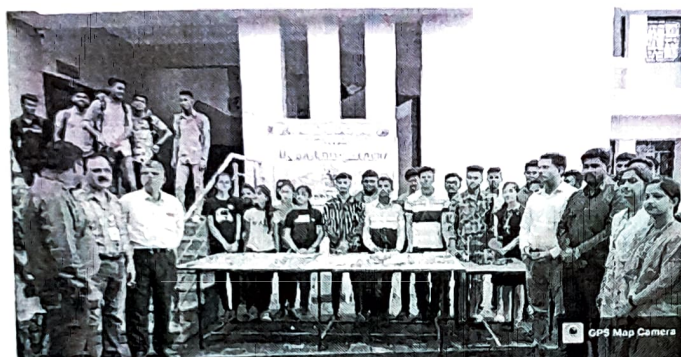

GPS Map Camera

Baramati, Maharashtra, India
5H6H+2P3, Station Rd, Vivekanand Nagar, Baramati, Maharashtra 413102, India
Lat 18.169707°
Long 74.57922°
05/08/22 11:27 AM