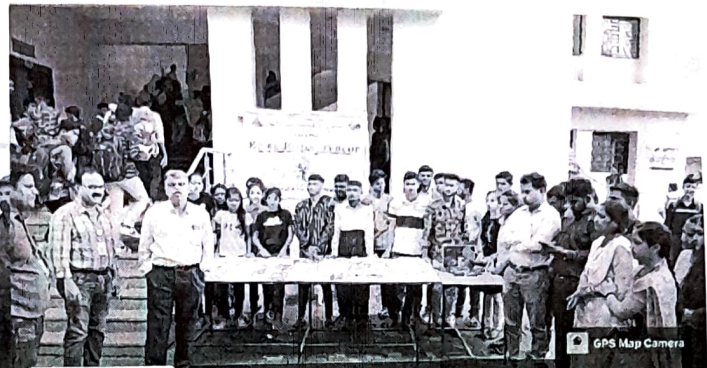

Rakhi Stall

05th August to 10th Stall

GPS Map Camera

Baramati, Maharashtra, India
5H6H+2P3, Station Rd, Vivekanand Nagar, Baramati, Maharashtra 413102, India
Lat 18.169707°
Long 74.57922°
05/08/22 11:27 AM