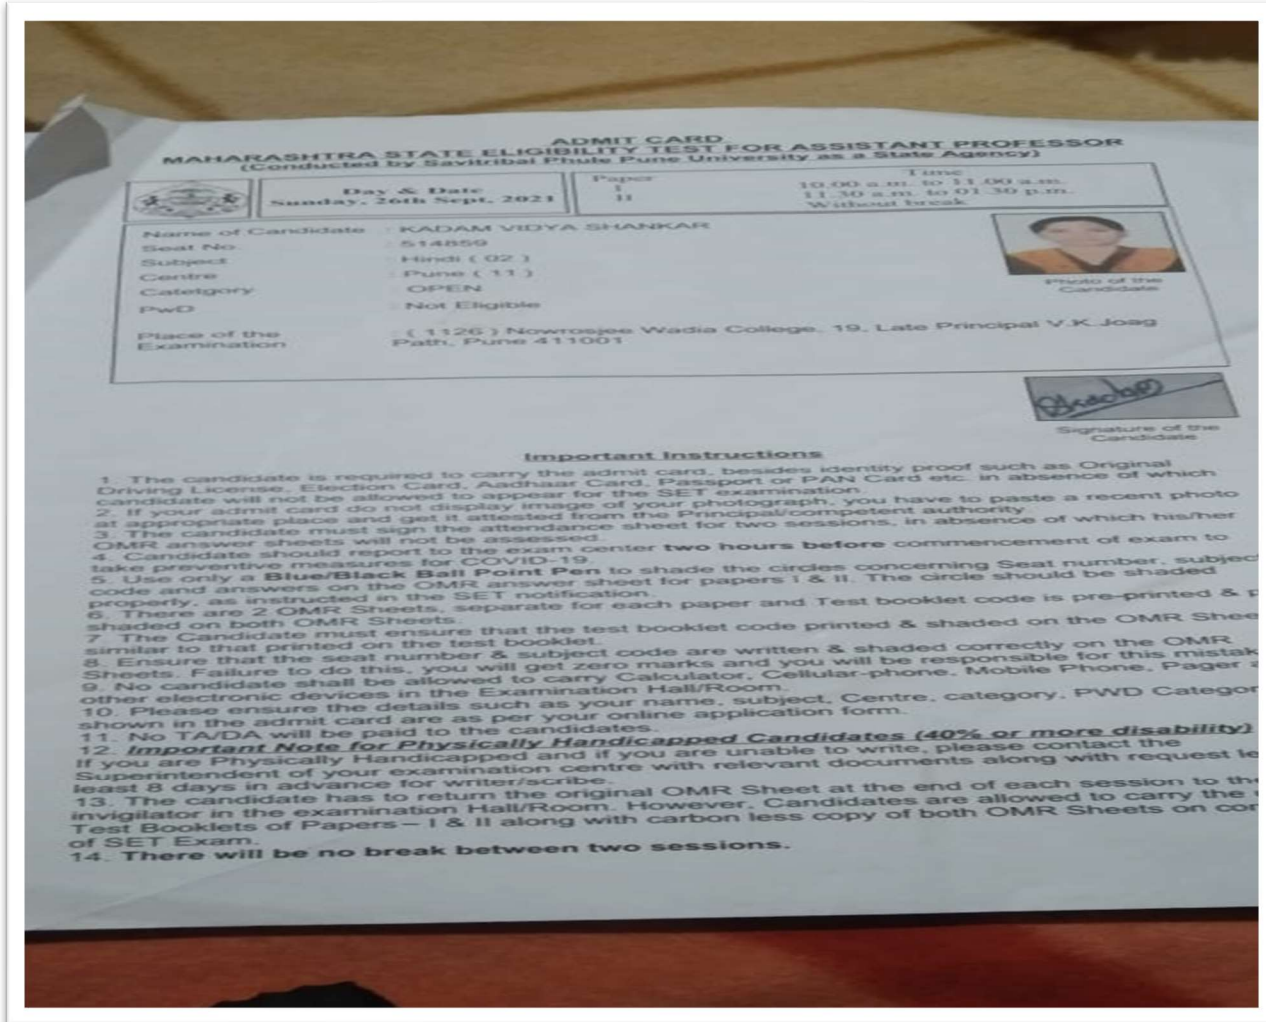

Sr. No	Student Name	Placement/ Progression to HE	Name of the Employer/ HE Institution	Pay Package/ Program
6.	KADAM VIDYA SHANKAR	Progression	Self study	Preparing for SET/NET exam Self study

Principal
 Tuljaram Chaturchand College
 Baramati