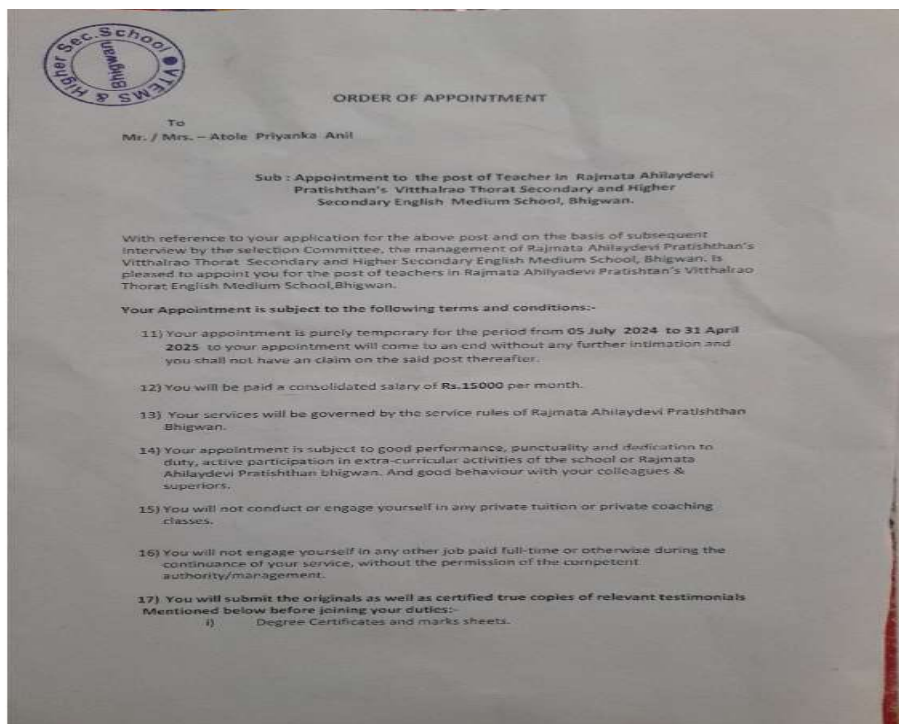

		secondary English medium School, Bhigwan	
--	--	---	--

Principal
Tuljaram Chaturchand College
Baramati

Sr. No	Student Name	Placement/ Progression	Name of the Employer/ HE Institution	Pay Package/ Program
--------	--------------	------------------------	--------------------------------------	----------------------