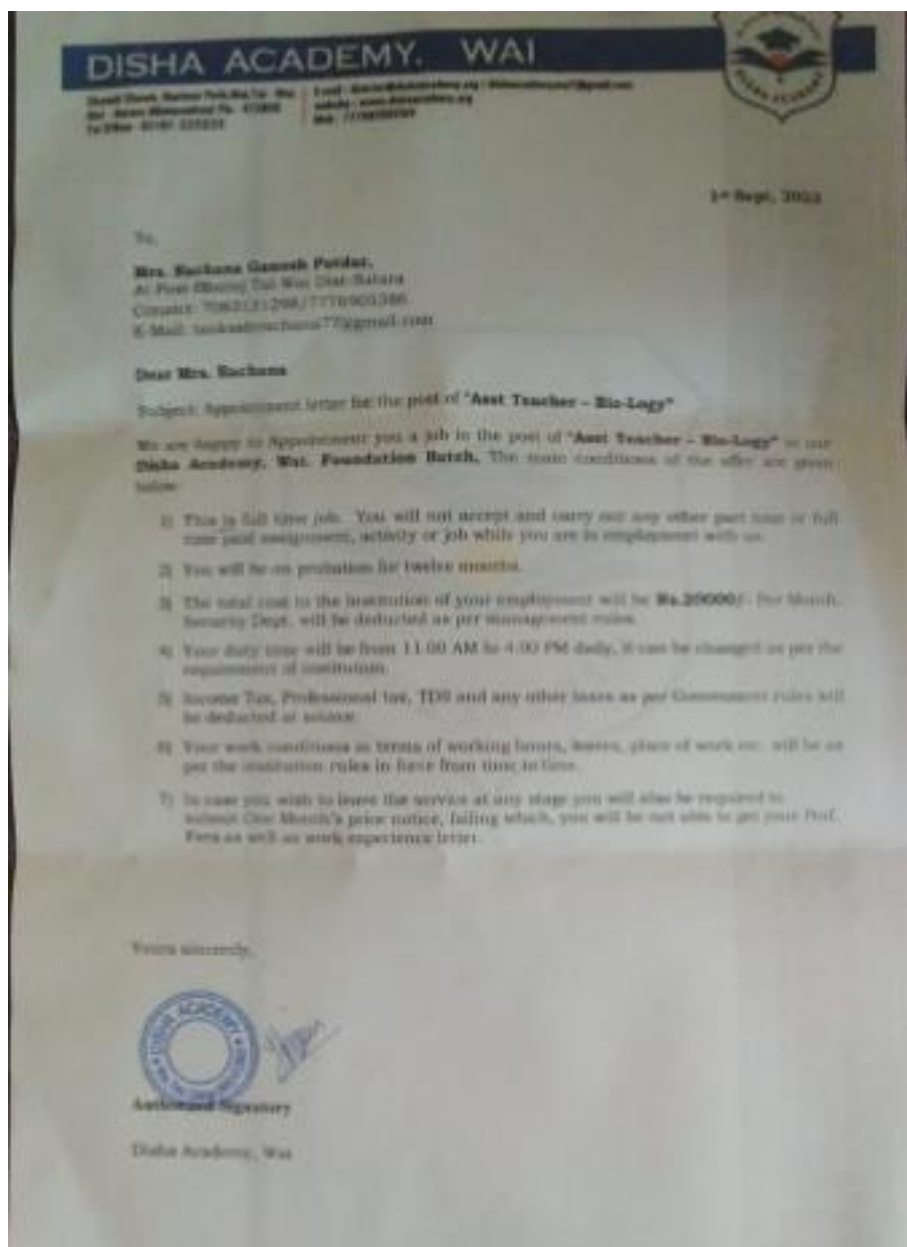

Sr. No	Student Name	Placemen t/Progress ion to HE	Name of the Employer/HE Institution	Pay Package/Program
8.	TANKSALERACHANA NILKANTH	Placement	DISHA Academy, Wai	2,40,000

  
 Principal  
 Tuljaram Chaturchand College  
 Baramati