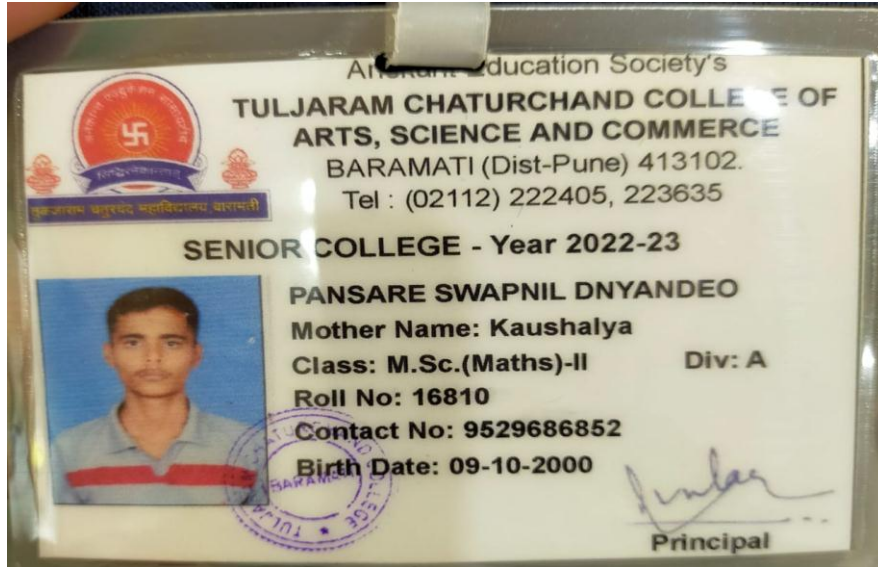

Sr. No	Student Name	Placement/Progression to HE	Name of the Employer/ HE Institution	Pay Package/ Program
15.	Pansare Swapnil Dnyandeo	Progression	T. C. College, Baramati	M.Sc. in Mathematics

Principal
Tuljaram Chaturchand College
Baramati