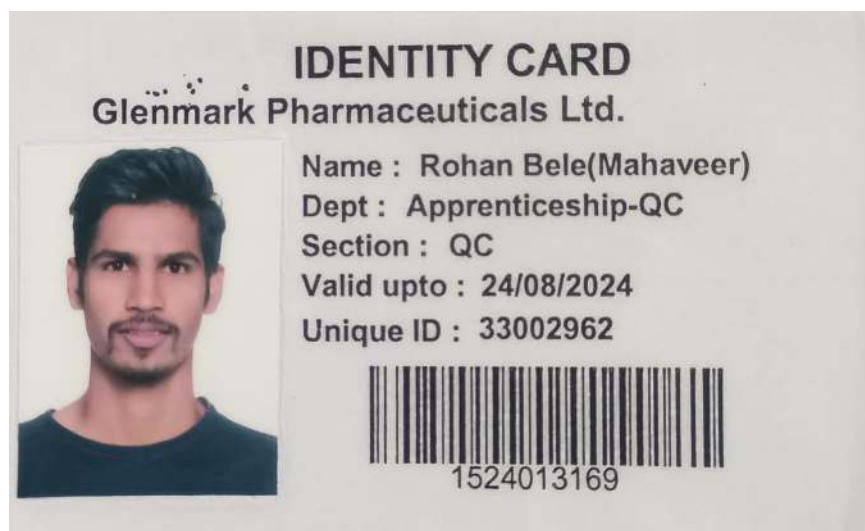

Sr. No	Student Name	Placement/Progression to HE	Name of the Employer/ HE Institution	Pay Package/ Program
17	Bele Rohan Mahaveer	Placement	Glenmark Pharmaceutical Ltd.	260000

Principal
Tuljaram Chaturchand College
Baramati