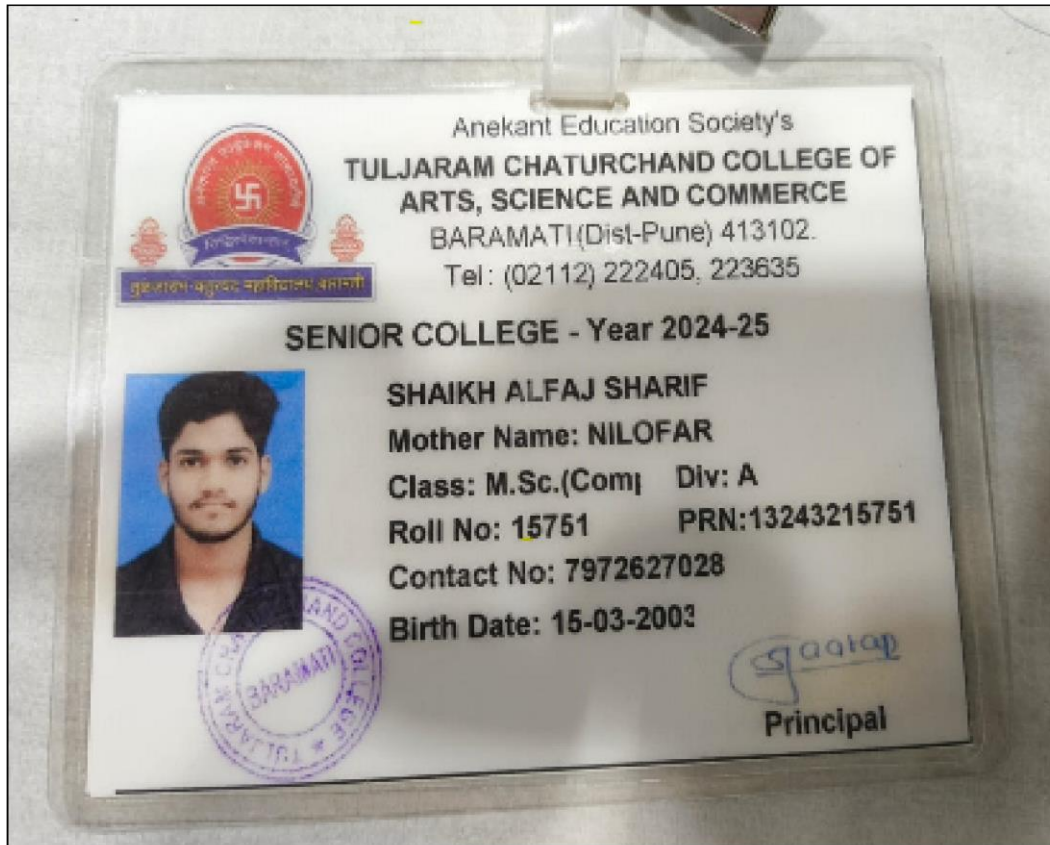

Sr. No	Student Name	Placement/Progression to HE	Name of the Employer/ HE Institution	Pay Package/ Program
24.	Shaikh Alfaj Sharif	Progression	Tuljaram Chaturchand College Baramati , Tel No.(02112) 222405,(02112) 223635	MSC(CS)

Principal
 Tuljaram Chaturchand College
 Baramati