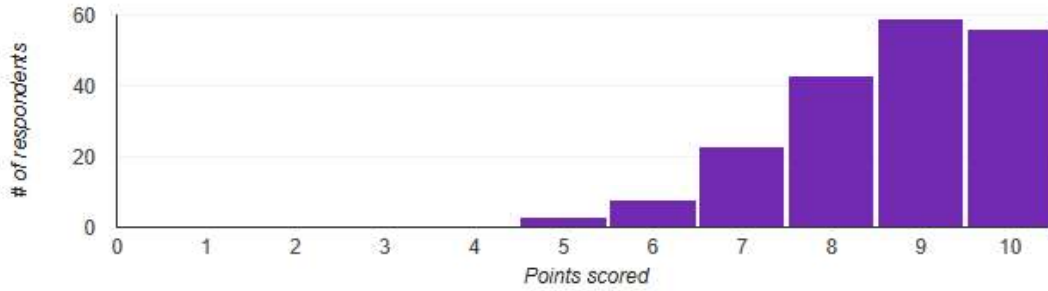

Insights

Average 8.64 / 10 points	Median 9 / 10 points	Range 5 - 10 points
------------------------------------	--------------------------------	-------------------------------

Total points distribution