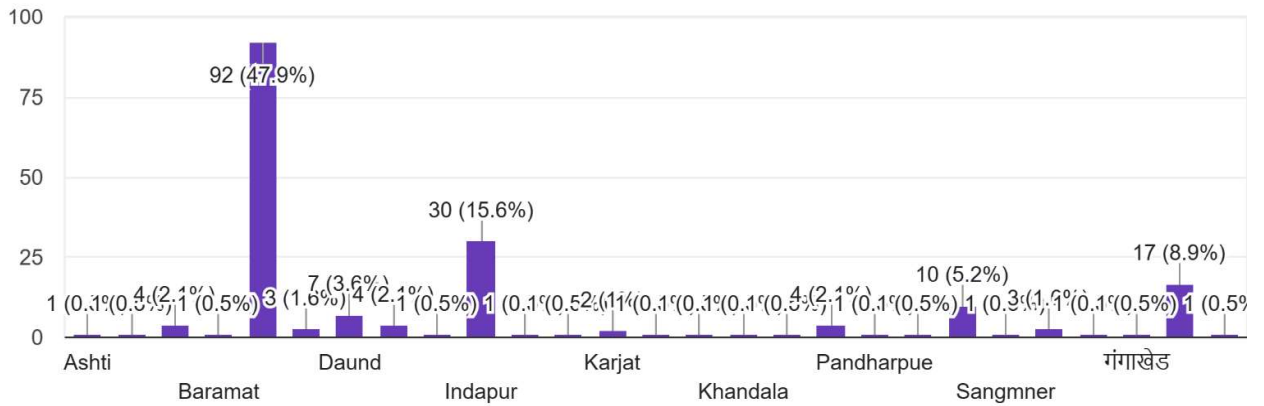

तालुका:

192 responses

Tuljaram
Principal
Tuljaram Chaturchand College
Baramati