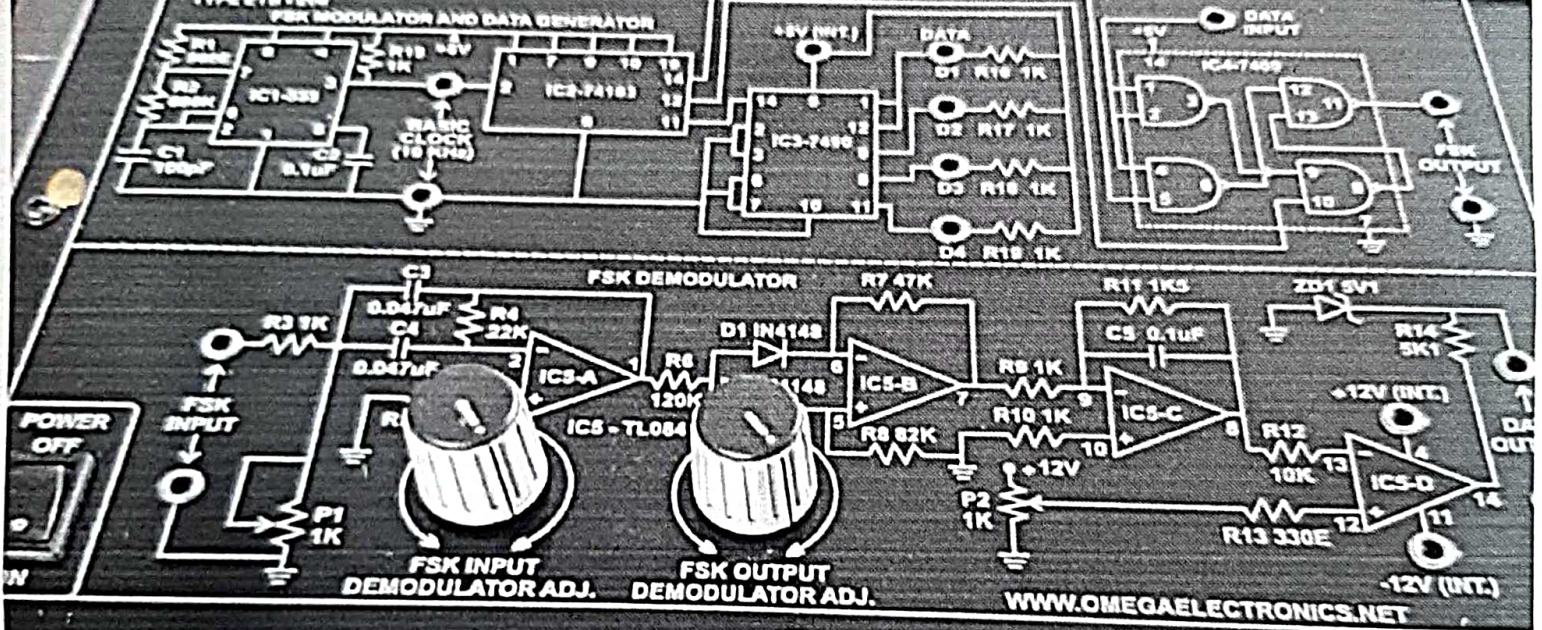

OMEGA FREQUENCY SHIFT KEYING (FSK) MODULATION AND DEMODULATION

WWW.OMEGAELECTRONICS.NET

Baramati, Maharashtra, India
5H6H+2P3, Station Rd, Vivekanand Nagar, Baramati, Maharashtra 4
Lat 18.160124°
Long 74.579464°
24/09/24 01:18 PM GMT +05:30