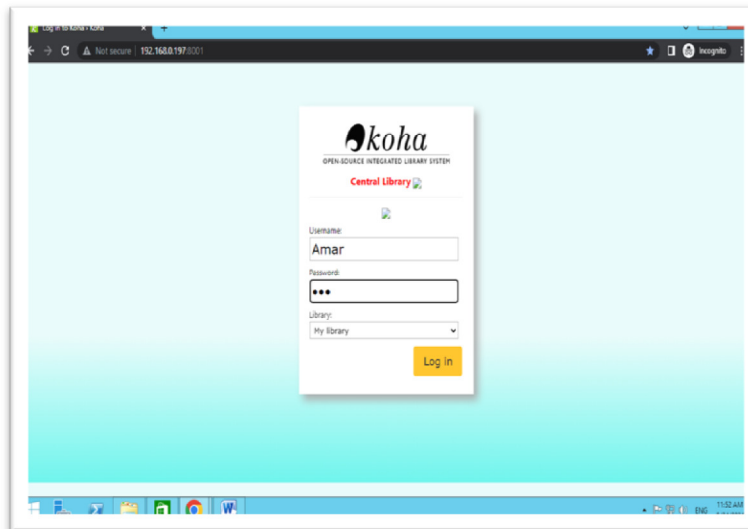

**NAAC-SSR**

**Cycle IV**

**2019 - 2024**

**Criteria- IV : Infrastructure and Learning Resources**

**4.2.1 Q1M Library is automated with digital facilities using Integrated Library Management System (ILMS), adequate subscriptions to e-resources and journals are made. The library is optimally used by the faculty and students**

Koha is a fully featured, scalable library management system. Tuljaram Chaturchand College library is fully automated with **KOHA Library Management Software**, making all operations i.e. from cataloging to circulation with smooth and efficient. With KOHA's latest version (23.11.02), we provide seamless access to both physical and digital resources, ensuring that students, faculty, and researchers have a user-friendly experience. KOHA has transformed our library into a modern, tech-driven hub for learning and research.

## **LIBRARY AUTOMATION SOFTWARE: KOHA (23.11)**

Screen Shot 1 : Login Terminal of KOHA