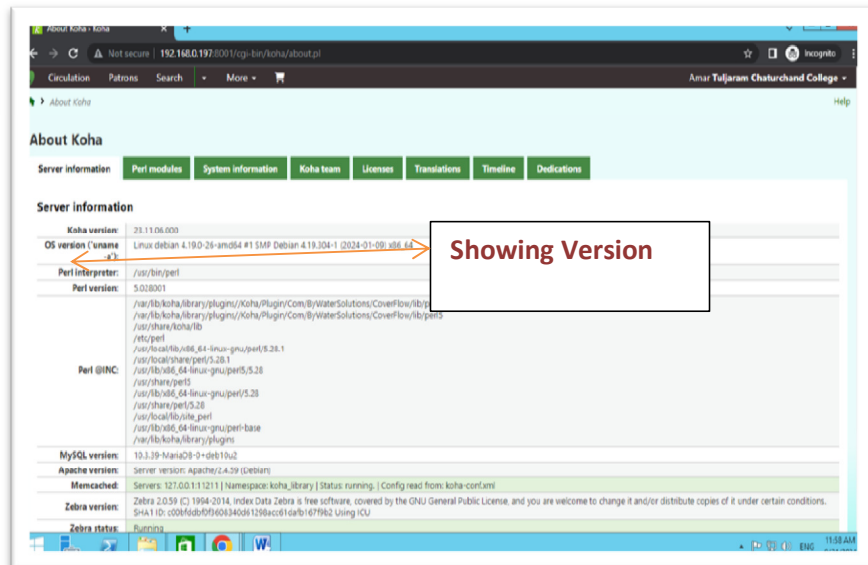

KOHA VERSION

Screen Shot 3 : Version of KOHA ILMS