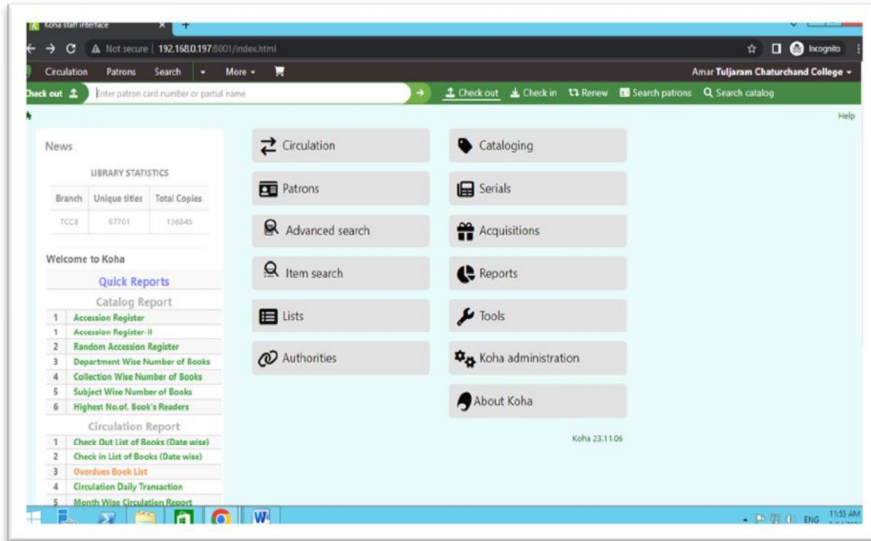

HOME PAGE OF KOHA SOFTWARE

Screen Shot 2 : Home Page of KOHA