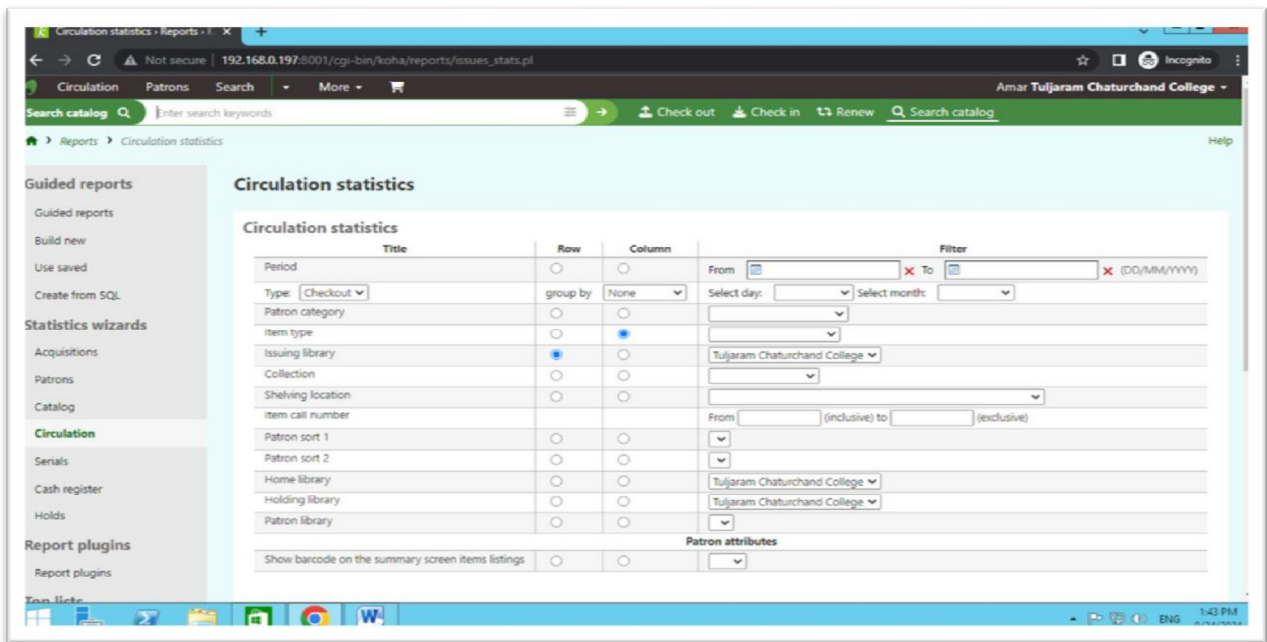

STATISTICAL REPORTS

Screen Shot 7: Generation of various reports Ex: Circulation Statistics