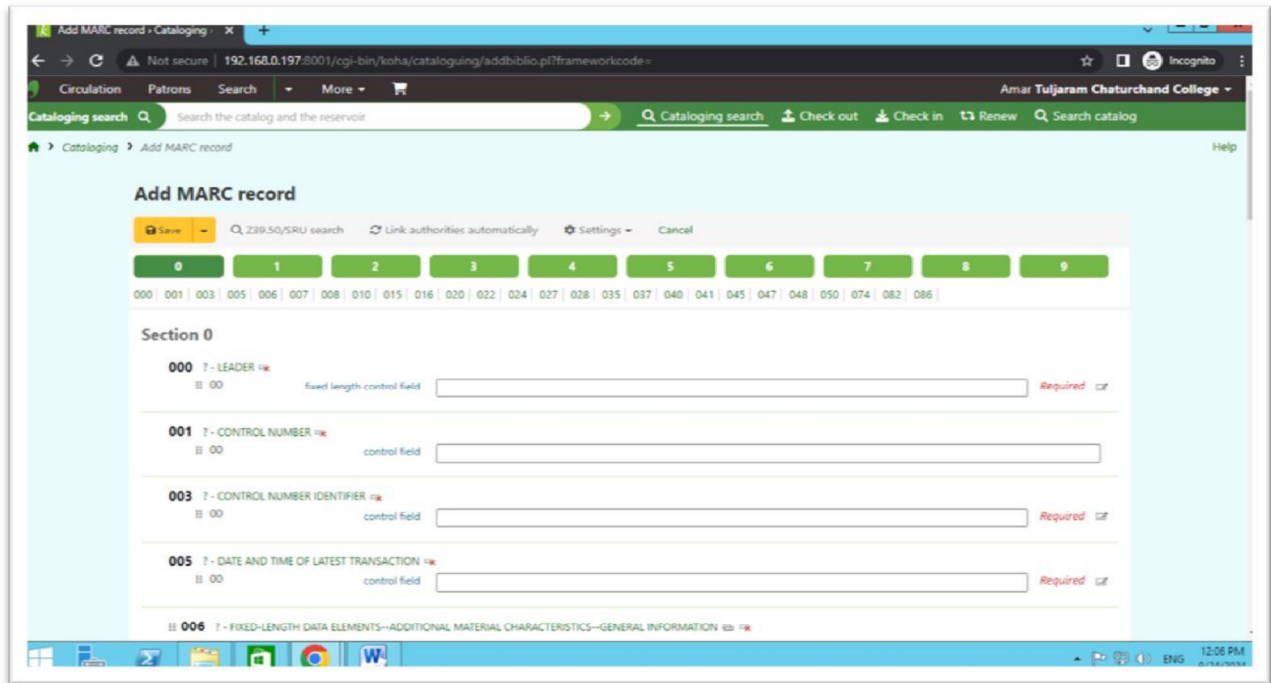

CATALOGUING MODULE KOHA

Screen Shot 4 : CATALOGUING ENTERIES