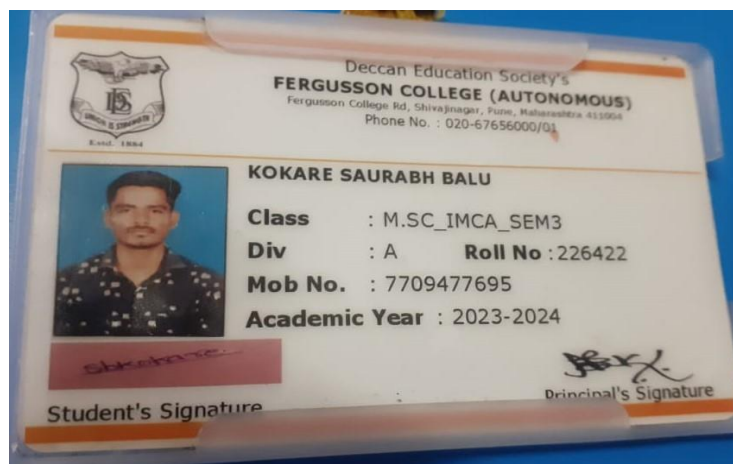

Sr. No	Student Name	Placement/Progression to HE	Name of the Employer/ HE Institution	Pay Package/ Program
14.	Kokare Saurabh Balu	Progression	Fergusson College, Pune	M.Sc. (IMCA)