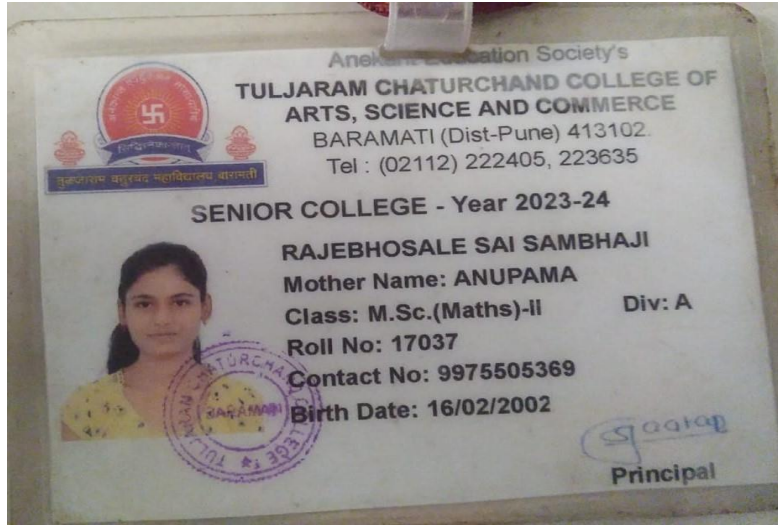

Sr. No	Student Name	Placement/Progression to HE	Name of the Employer/ HE Institution	Pay Package/ Program
9.	Rajebhosale Sai Sambhaji	Progression	T. C. College, Baramati	M.Sc. in Mathematics