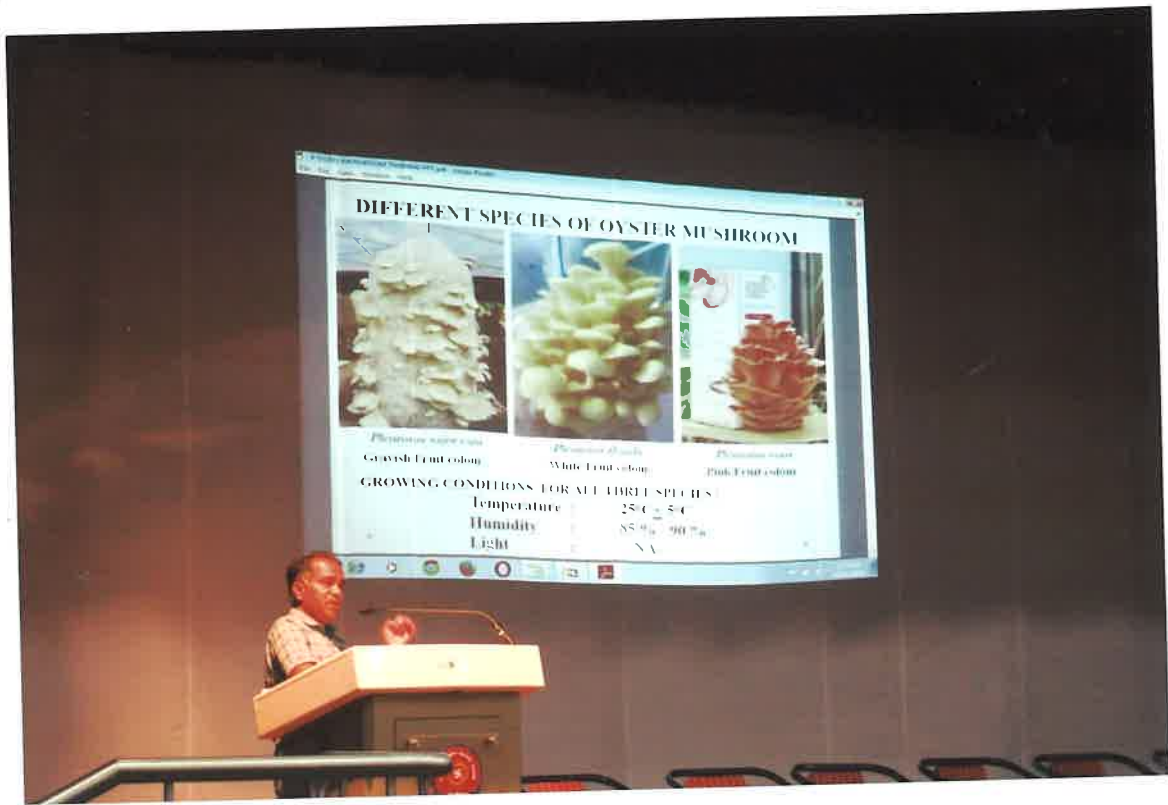

कार्यशिक्षित व्याख्यान देत असताना डॉ. अरविंद्र रव्णा.