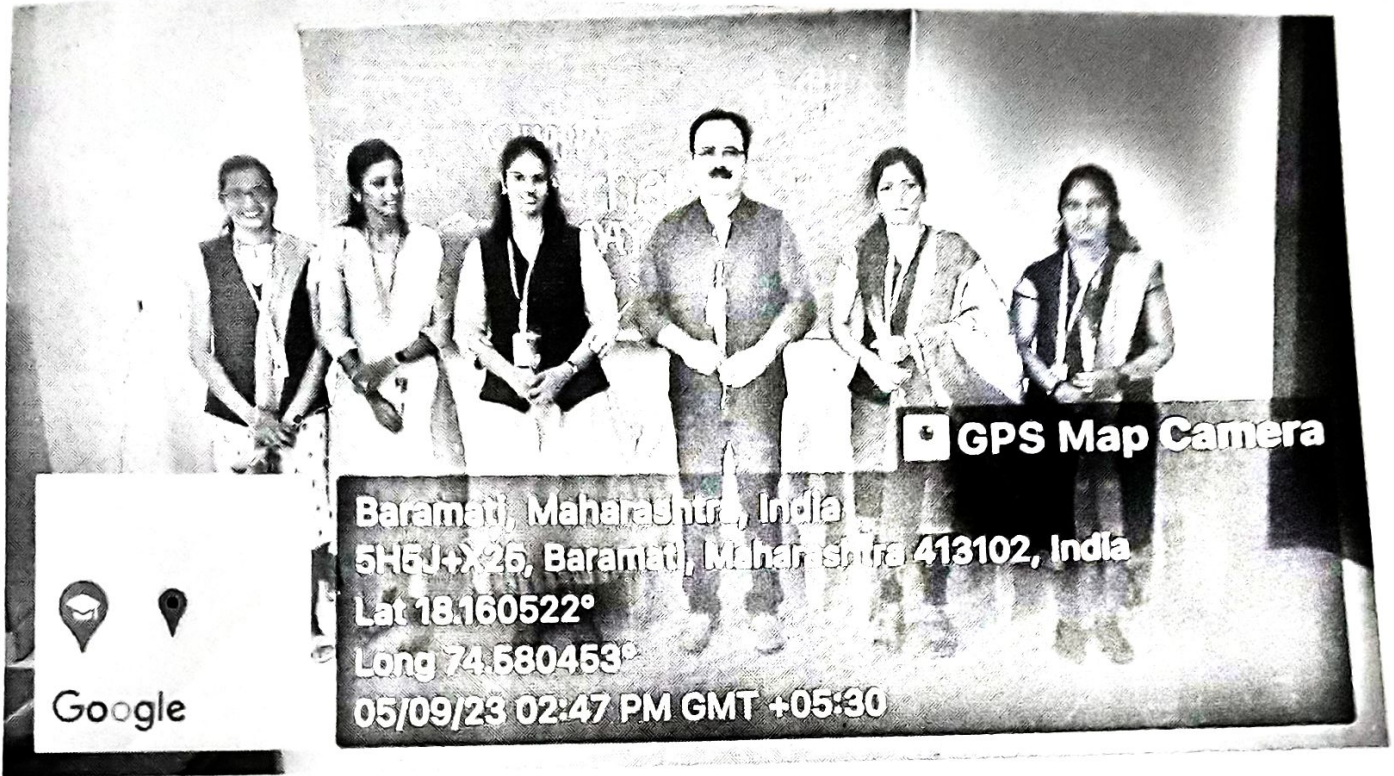

Dr. W. A. Khan
Head, Dept. of Food Tech. & Research

GPS Map Camera

Baramati, Maharashtra, India
5H5J+X25, Baramati, Maharashtra 413102, India
Lat 18.160522°
Long 74.580453°
05/09/23 02:47 PM GMT +05:30

Google